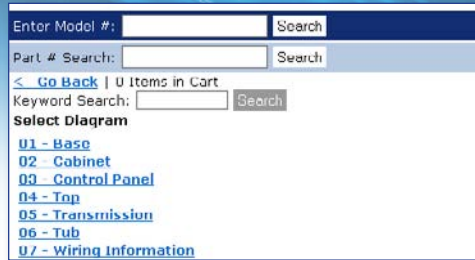

**APPLIANCE MODEL LOOKUP
 PART SEARCH / AVAILABILITY
 PLACE ORDERS**

FOR MORE INFORMATION ...

www.AUTOMATICAPPLIANCE.com

CALL: (800) 323-0270

HOW TO GET STARTED

NOTE: To gain access to the mobile section, you must already be an Automatic Appliance Wholesale customer whose account has been activated to use our regular Automatic Website.

Visit our Website using your mobile (cell) phone browser:
automaticappliance.com
(bookmark for future ease)

Once you are logged in you have several options available:
Search by Model #, Part #, or view your Shopping Cart