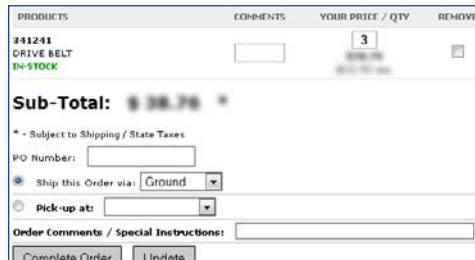

Searching for an appliance model will return the **Diagrams** available. You can **click on a Diagram** or search all by a **Keyword** (ie - motor, belt, etc.)

Part results will show the **Part Number, Description, Availability, Price, Diagram #, and allow you to Add to Cart**

Clicking **View Diagram** will bring up the image thumbnail which can be clicked on to **Zoom In**

Part searches will show the **Part Number, Description, Price, Availability at Specific Locations, and allow you to Add to Cart**