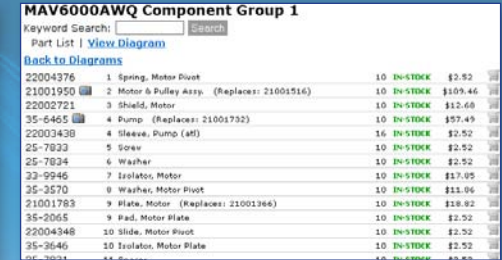

**APPLIANCE MODEL LOOKUP
 PART SEARCH / AVAILABILITY
 PLACE ORDERS**

FOR MORE INFORMATION ...

www.AUTOMATICAPPLIANCE.com

CALL: (800) 323-0270

HOW TO GET STARTED

NOTE: To gain access to the mobile section, you must already be an Automatic Appliance Wholesale customer whose account has been activated to use our regular Automatic Website.

Searching for an appliance model will return the **Diagrams** available. You can **click on a Diagram** or search all by a **Keyword** (ie - motor, belt, etc.)

Part results will show the **Part Number, Description, Availability, Price, Diagram #, and allow you to Add to Cart**