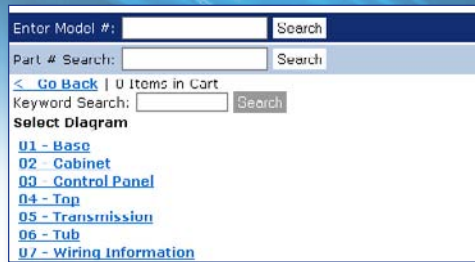

# HOW TO GET STARTED

**NOTE:** To gain access to the mobile section, you must already be an Automatic Appliance Wholesale customer whose account has been activated to use our regular Automatic Website.

Visit our Website using your mobile (cell) phone browser:  
[automaticappliance.com](http://automaticappliance.com)  
 (bookmark for future ease)

Once you are logged in you have several options available:  
**Search by Model #, Part #, or view your Shopping Cart**