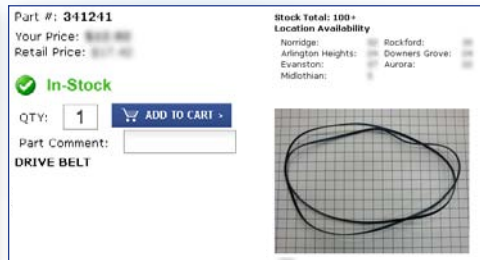

Part searches will show the **Part Number, Description, Price, Availability at Specific Locations,** and allow you to **Add to Cart**