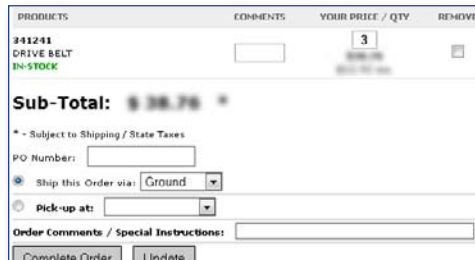

Searching for an appliance model will return the **Diagrams** available. You can **click on a Diagram** or search all by a **Keyword** (ie - motor, belt, etc.)

Part results will show the **Part Number, Description, Availability, Price, Diagram #,** and allow you to **Add to Cart**

Clicking **View Diagram** will bring up the image thumbnail which can be clicked on to **Zoom In**

Part searches will show the **Part Number, Description, Price, Availability at Specific Locations,** and allow you to **Add to Cart**